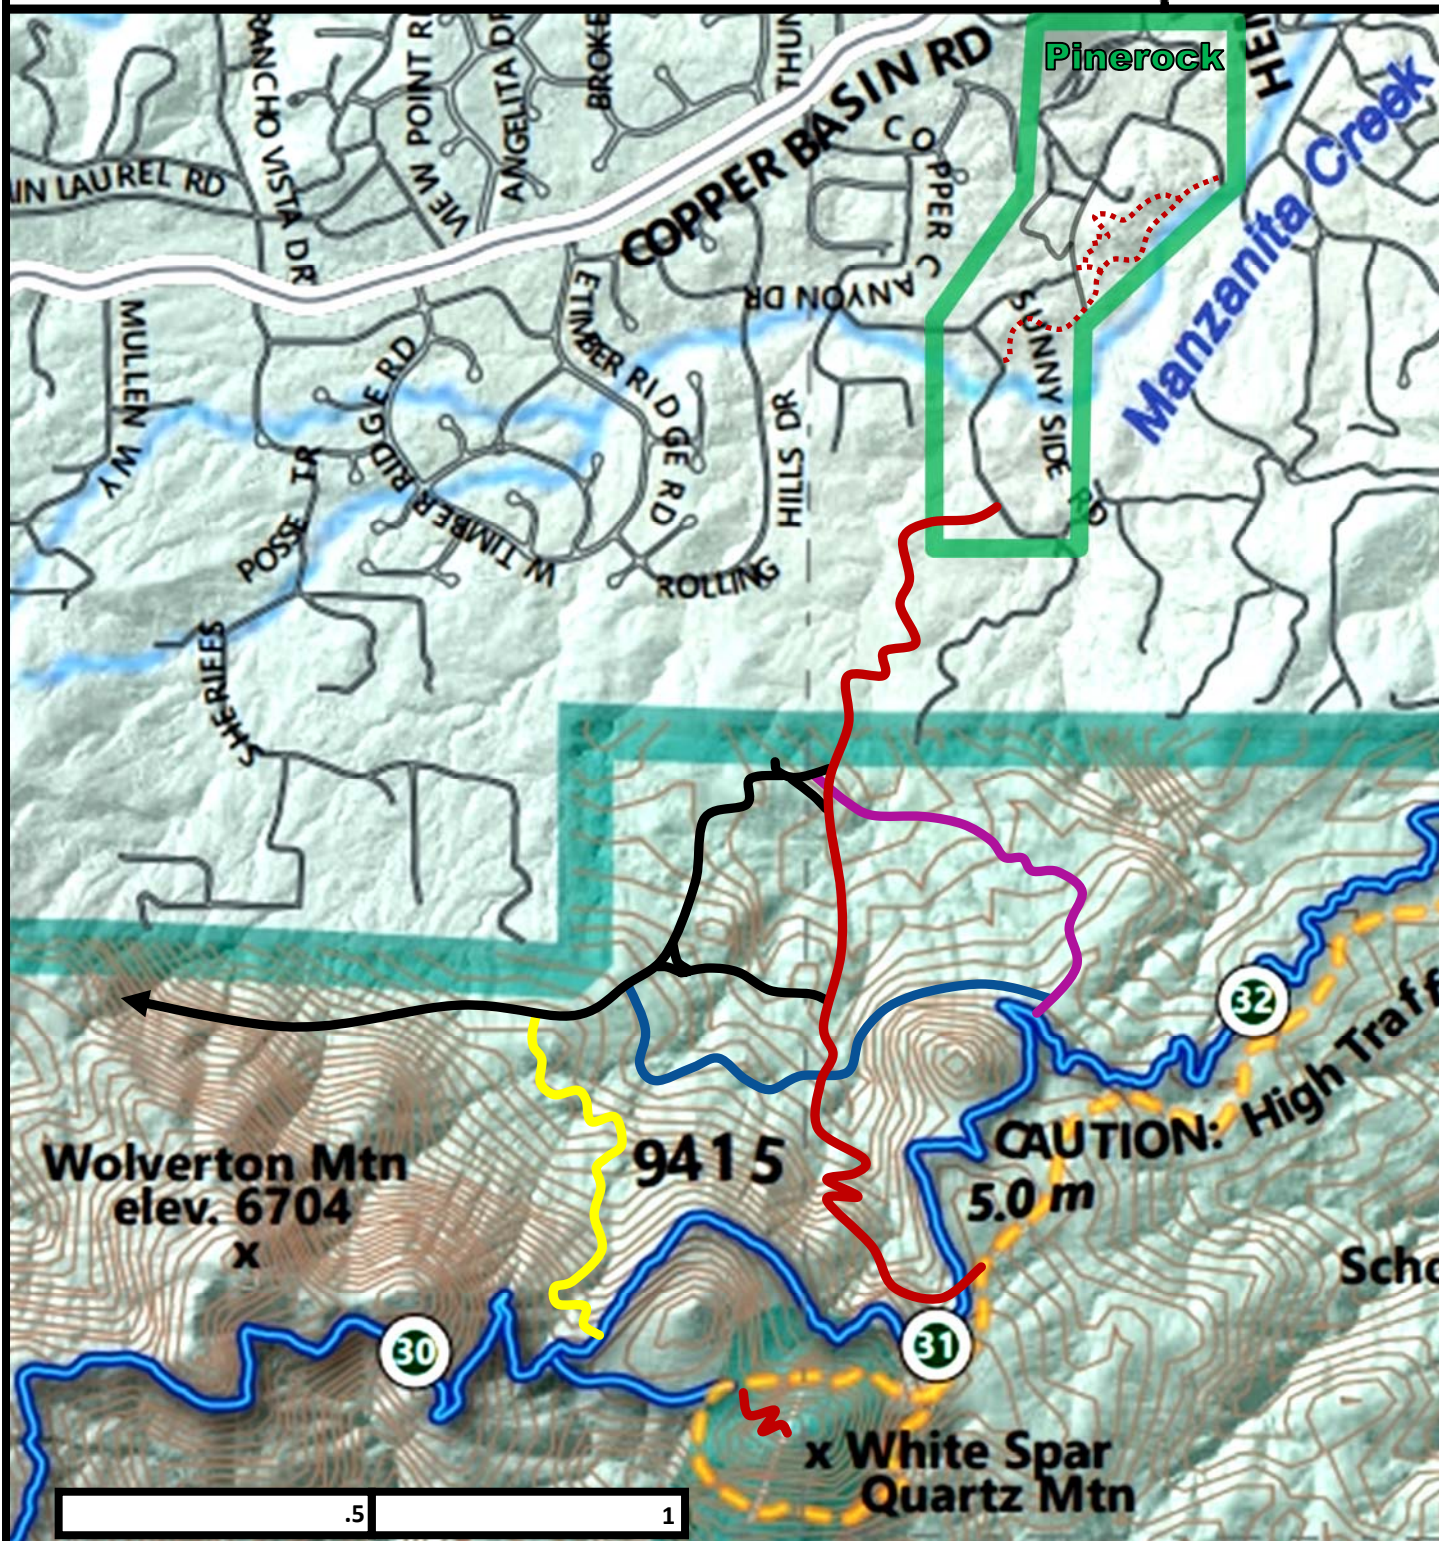

Pinerock Camp & Retreat Center Trail Map

NEW Hiking Trails in Prescott National Forest!

- ◆ The Quartz Mountain Trailhead is located out by the Pinerock Activities area. Follow the dirt road past the Tabernacle, then keep following signs for "High Ropes" and "Paintball". Keep walking past the activities area until you see the sign.
- ◆ All trails and roads on campus are easy to moderate. All trails out in Prescott National Forest are moderate to difficult. Keep an eye out for Mountain Bikers and Horseback Riders on all trails in Prescott National Forest.
- ◆ Always bring plenty of water, sun protection, and beware of dangerous wildlife!